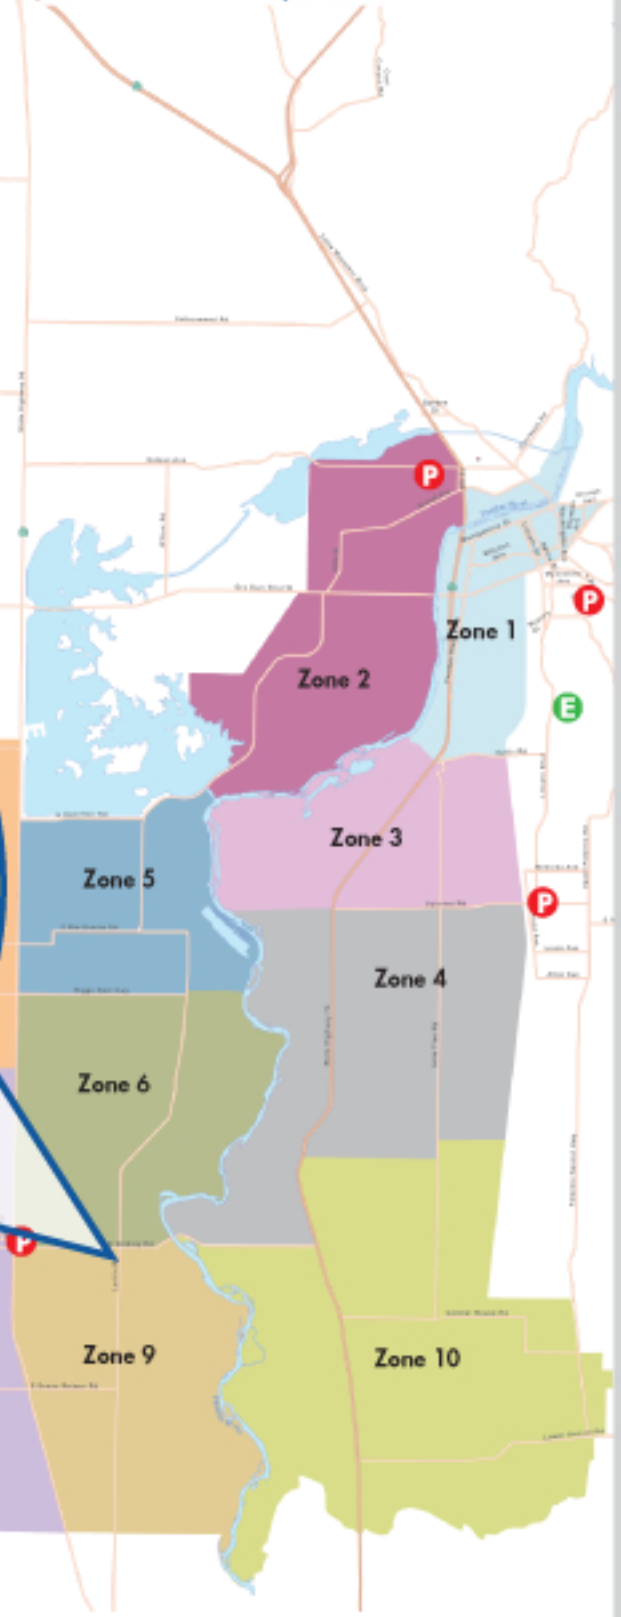

# Flood Evacuation Map Gridley (Zone 6 & 9)

Sign up for Butte County  
Emergency Mass Notifications:  
[www.buttecounty.net/MassNotification](http://www.buttecounty.net/MassNotification)

## Evacuation Routes

- Residents should evacuate north on HWY 99, Midway, and other adjacent northbound roads to the Chico-area.

Visit: [www.buttecounty.net/oem](http://www.buttecounty.net/oem)  
for an interactive map of  
these zones.

### Public Assembly Points

Temporary gathering  
areas for people who need  
transportation out of an  
evacuation area.

**Butte County  
Fairgrounds**  
199 E. Hazel Street,  
Gridley

### Evacuation Center

Neighborhood  
Church of Chico  
2801 Notre Dame  
Blvd., Chico