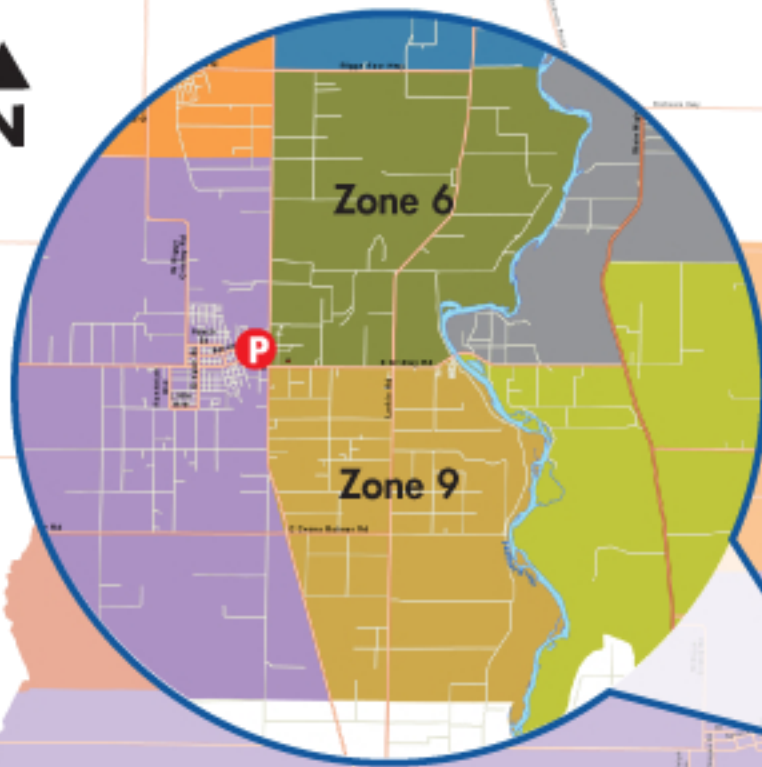

# Flood Evacuation Map Gridley (Zone 6 & 9)

Sign up for Butte County  
Emergency Mass Notifications:  
[www.buttecounty.net/MassNotification](http://www.buttecounty.net/MassNotification)

## Evacuation Routes

- Residents should evacuate north on HWY 99, Midway, and other adjacent northbound roads to the Chico-area.

Visit: [www.buttecounty.net/oem](http://www.buttecounty.net/oem)  
for an interactive map of  
these zones.

### Public Assembly Points

Temporary gathering  
areas for people who need  
transportation out of an  
evacuation area.

**Butte County  
Fairgrounds**  
199 E. Hazel Street,  
Gridley

### Evacuation Center

Neighborhood  
Church of Chico  
2801 Notre Dame  
Blvd., Chico